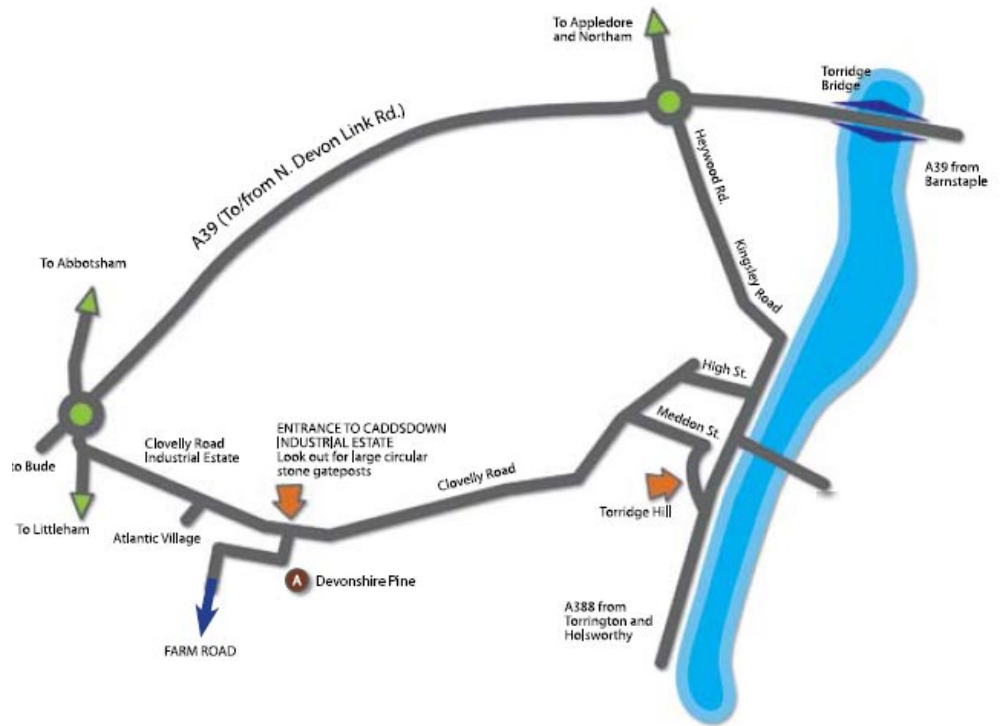

How to find us

DIRECTIONS BY ROAD:

From the A39 follow the brown information signs to Atlantic Village, turning into Clovelly road. Passing the entrance to Atlantic Village on your right take the next turning on the right signed "Caddsdwn Industrial Park". Follow the road round in front of Devonshire Pine (A) and take the next turning on your left signed Farm Road. Follow Farm Road round to the right, then take the next turning on your right into the car park. Please go to reception.

FROM BIDEFORD:

Follow the brown information signs to Atlantic Village, turning into Clovelly road. Passing the Ford main dealership on your right take the next turning on the left signed "Caddsdwn Industrial Park". Follow the road round in front of Devonshire Pine (A) and take the next turning on your left signed Farm Road. Follow Farm Road round to the right, then take the next turning on your right into the car park. Please go to reception.