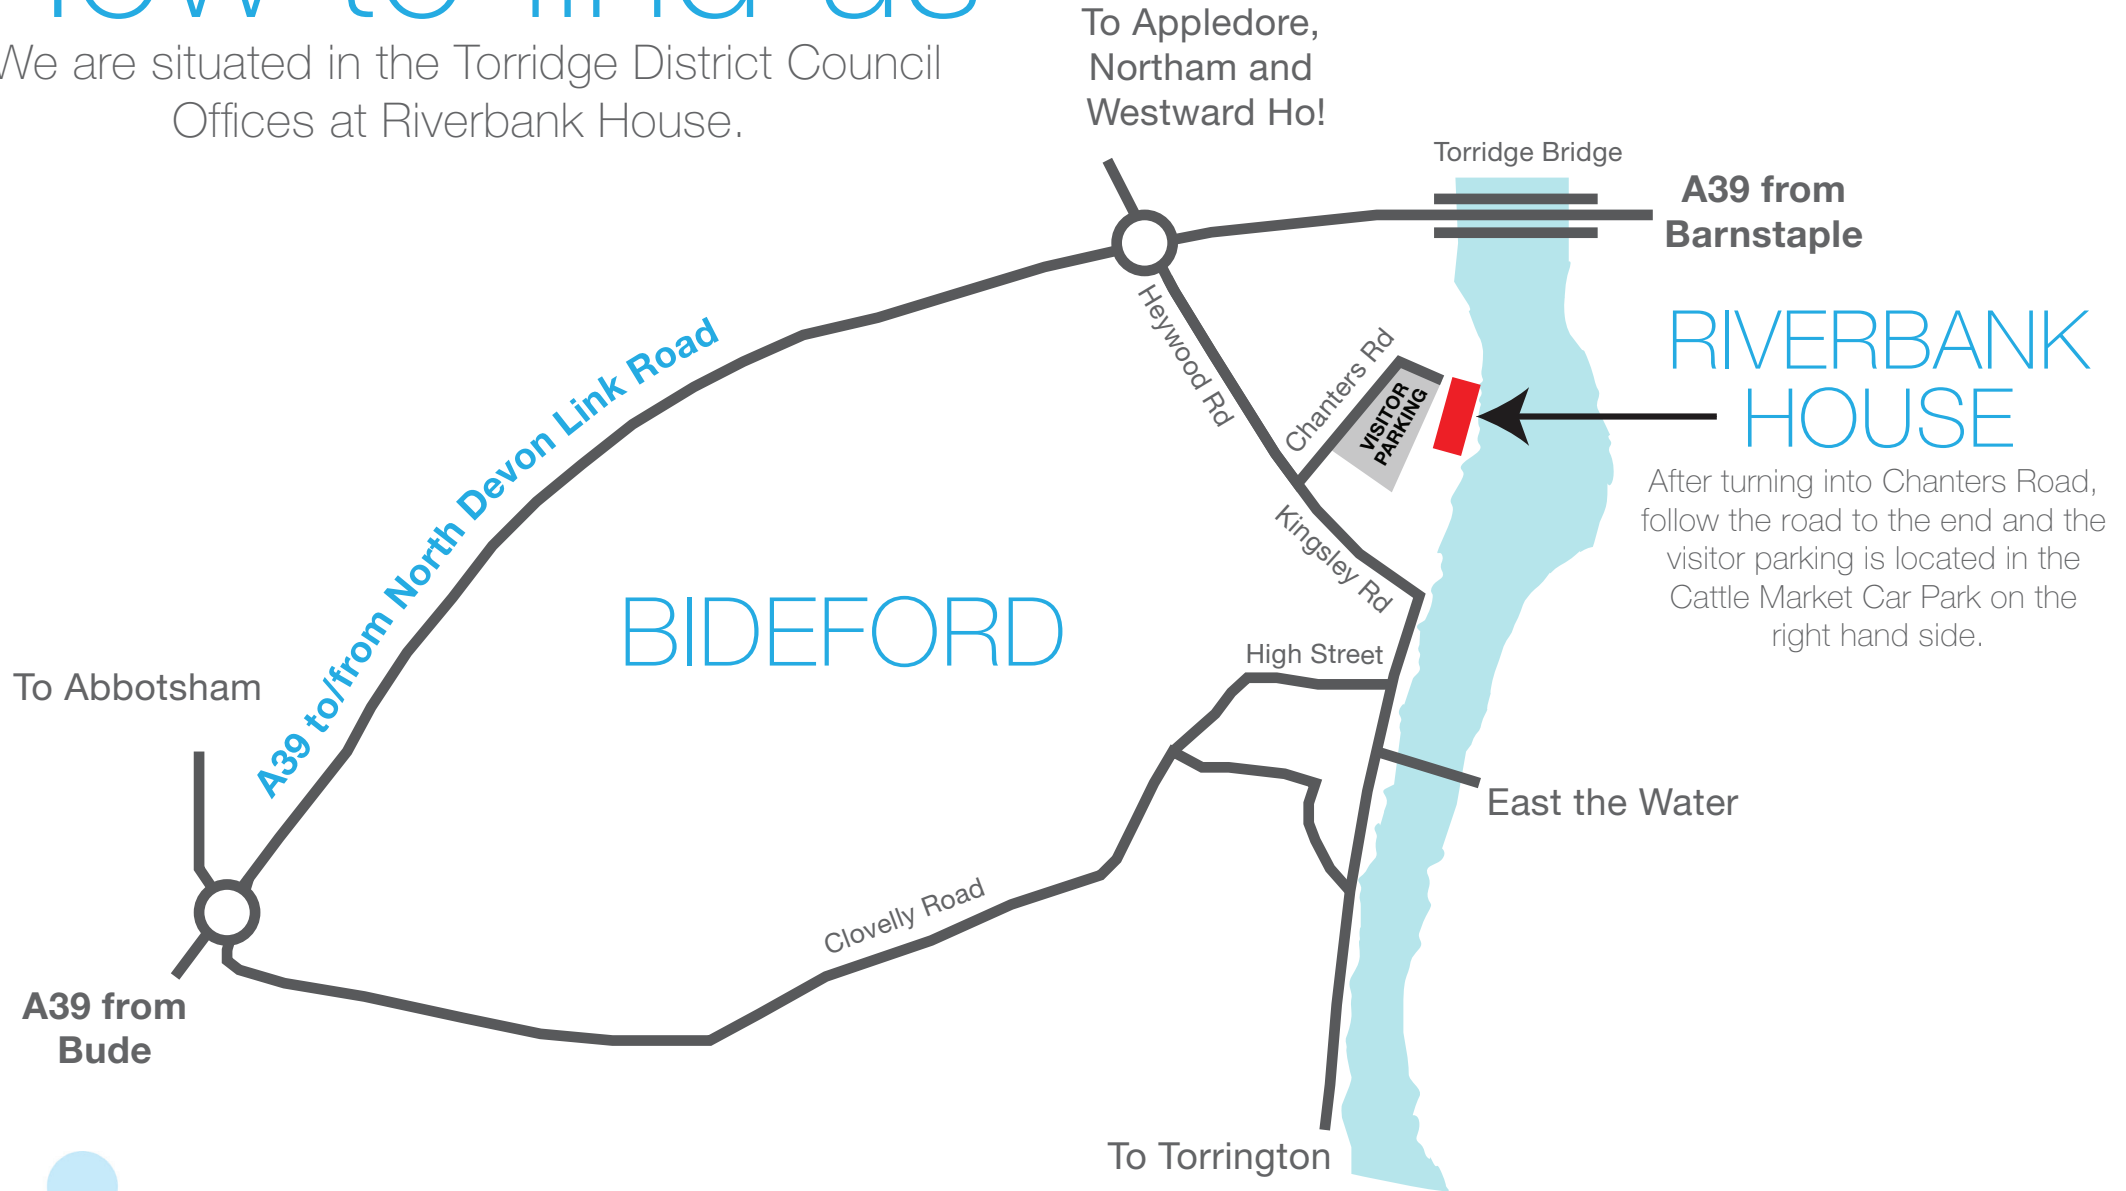

How to find us

We are situated in the Torrridge District Council Offices at Riverbank House.

RIVERBANK HOUSE

After turning into Chanters Road, follow the road to the end and the visitor parking is located in the Cattle Market Car Park on the right hand side.